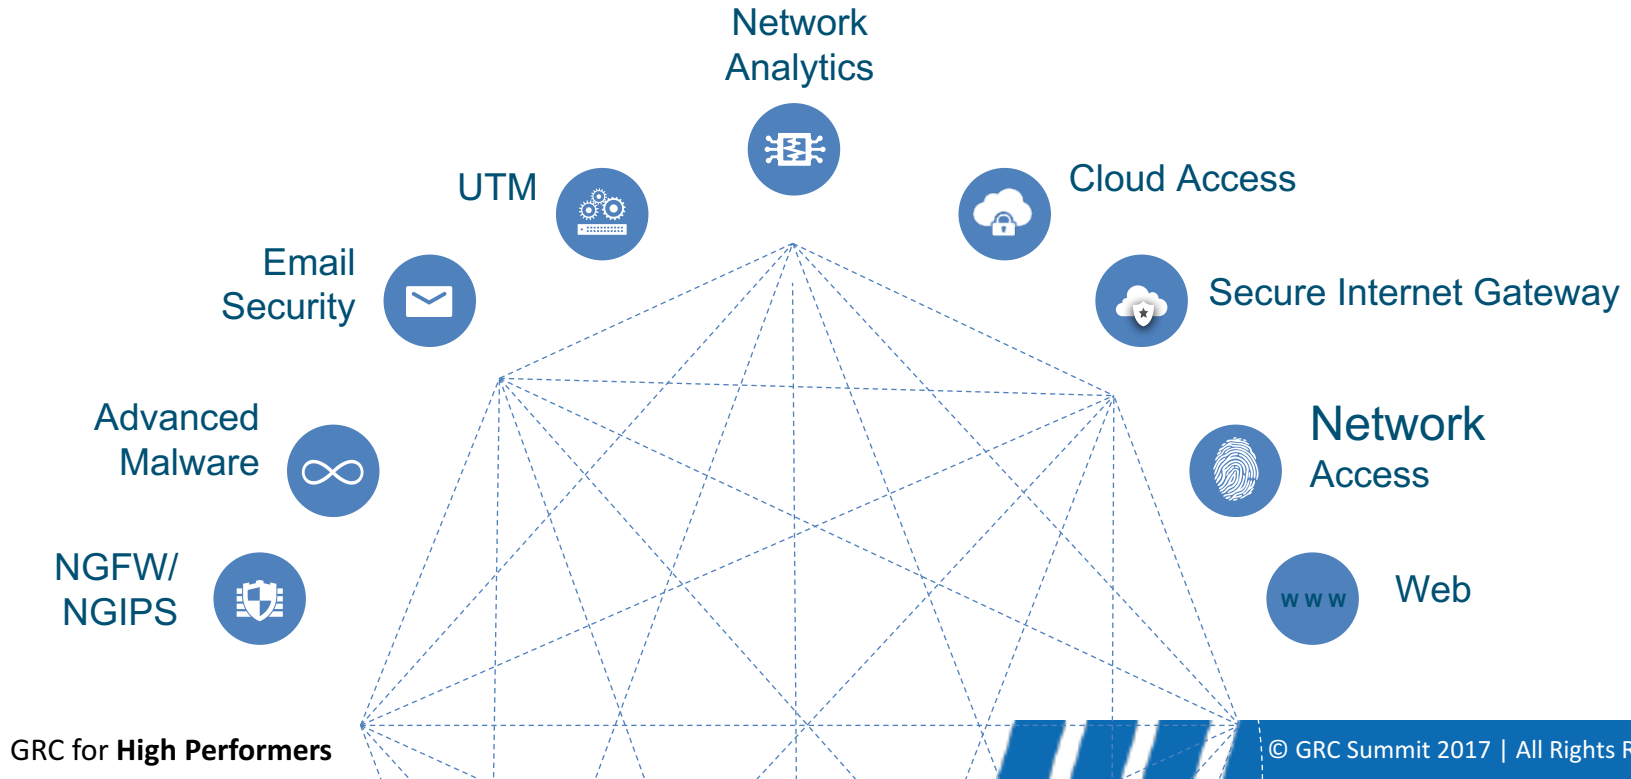

# Changing the Equation

Wil Rockall – Cisco Security Services

# Presenter Details

**Wil Rockall**  
Director of Cybersecurity  
Cisco

Relentless  
**ATTACKERS**

VS

Tireless  
**DEFENDERS**

**Lack of Talent**

**Flooded with Products**

**Multi-vector  
Multi-stage Threats**

Change  
**THE EQUATION**

# We are not the only ones with security products

The image displays 18 panels of security vendor logos, organized into the following categories:

- Infrastructure Security:** Network Firewall, Network Monitoring, Intrusion Prevention Systems, Unified Threat Management.
- Endpoint Security:** Endpoint Protection & Anti-Virus, Endpoint Detection & Response, Messaging Security.
- Application Security:** WAF & Application Security, Vulnerability Assessment, Web Security.
- IoT Security**
- Security Operations & Incident Response:** SIEM, Security Incident Response.
- Threat Intelligence**
- Mobile Security**
- Data Security**
- Transaction Security**
- Risk & Compliance**
- Specialized Threat Analysis & Protection**
- Identity & Access Management**
- Cloud Security**