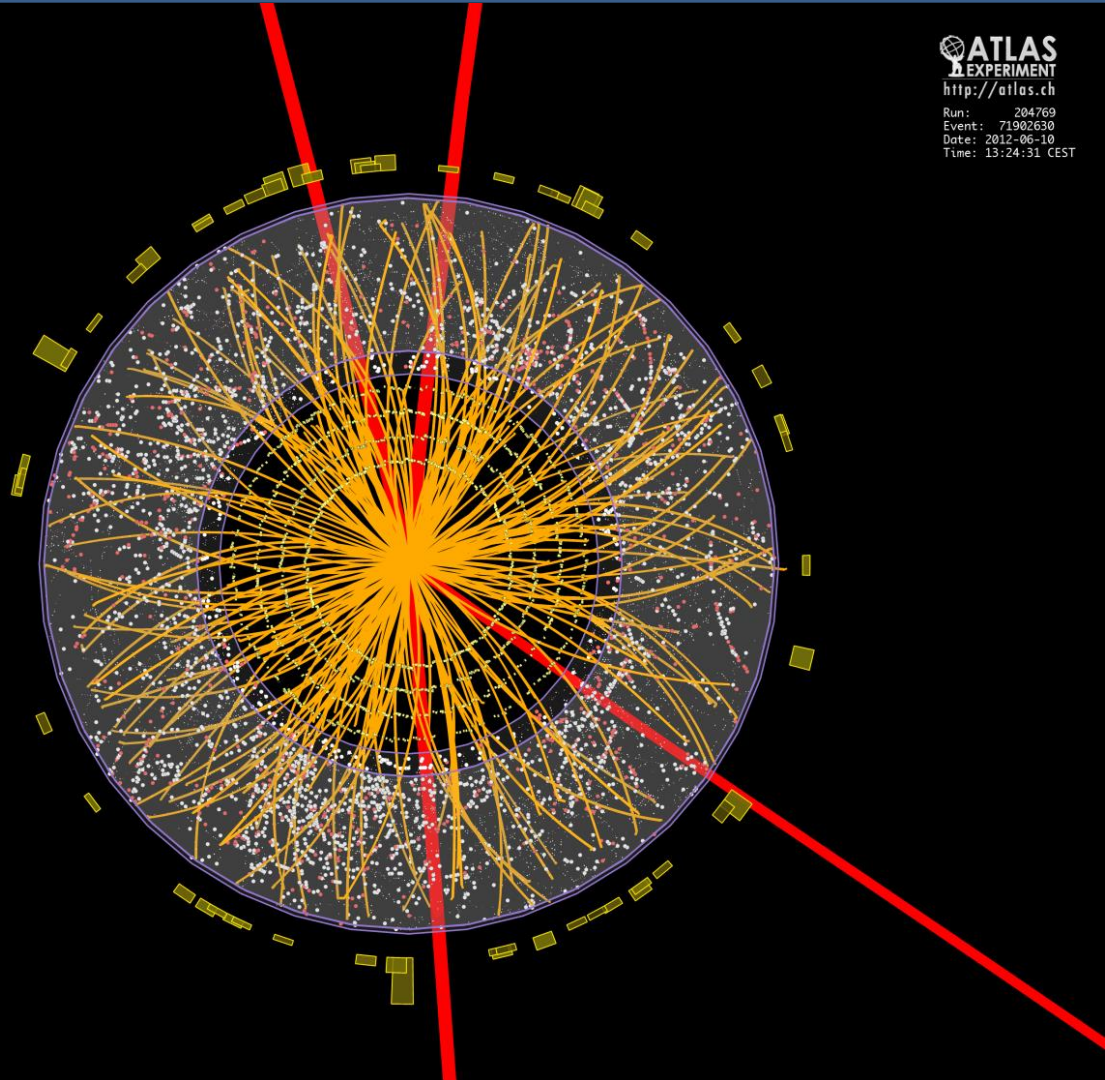

Towards Pervasive GRC

The Power of GRC

French Caldwell
@IT Guru
Chief Evangelist,
MetricStream

A blurred image of a red and white sports car in motion, with the word "Safety" overlaid in white text. The car is moving from left to right, and the background is dark and blurred, suggesting a track or a tunnel. The car's wheels and body are in motion blur, emphasizing speed. The word "Safety" is positioned in the upper right quadrant of the image.

Safety

Markets

NYSE volume

Power plants put at risk by security bugs -- BBC

Cyber attack takes Qatar's RasGas offline – Arabian Business

It's insanely easy to hack hospital equipment -- Wired

Social

ATLAS
EXPERIMENT
<http://atlas.ch>

Run: 204769
Event: 71902630
Date: 2012-06-10
Time: 13:24:31 CEST

A blue and white signpost stands in a field of sunflowers under a clear blue sky. The signpost has a blue top section, a white middle section with the word "Resources" in black text, and a blue bottom section. A black charging cable is attached to the left side of the signpost. Sunflowers are visible in the foreground and background, with some in the foreground being larger and more detailed than those in the distance.